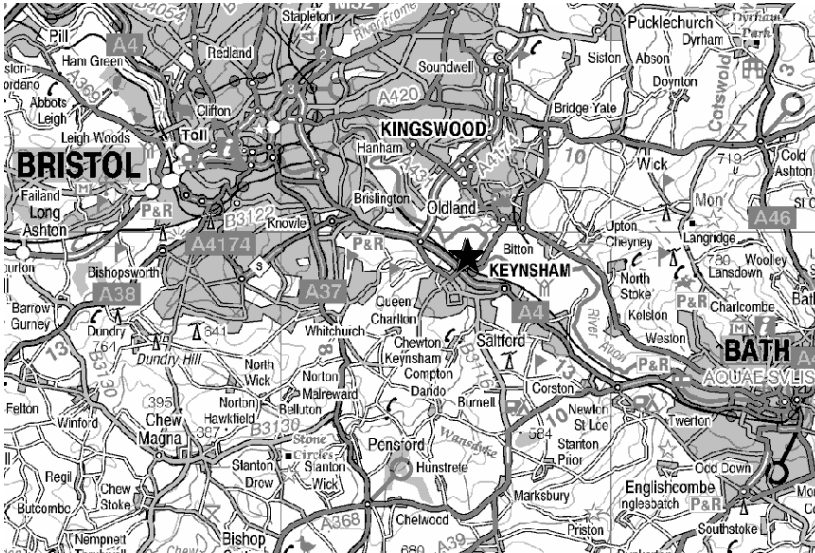

# Joint Local Access Forum (JLAF)

for Bath & North East Somerset, Bristol City and South Gloucestershire

## JLAF13 Location Maps

Area Location Map

**The Carter Room  
Fry Club and Conference Centre  
Somerdale  
Keynsham  
BRISTOL  
BS31 2AU  
0117 937 6585**

**For information about this meeting  
telephone  
Chris Hogg: 01225 394161**

Within Keynsham Location Map

ERROR: undefined  
OFFENDING COMMAND:

STACK: