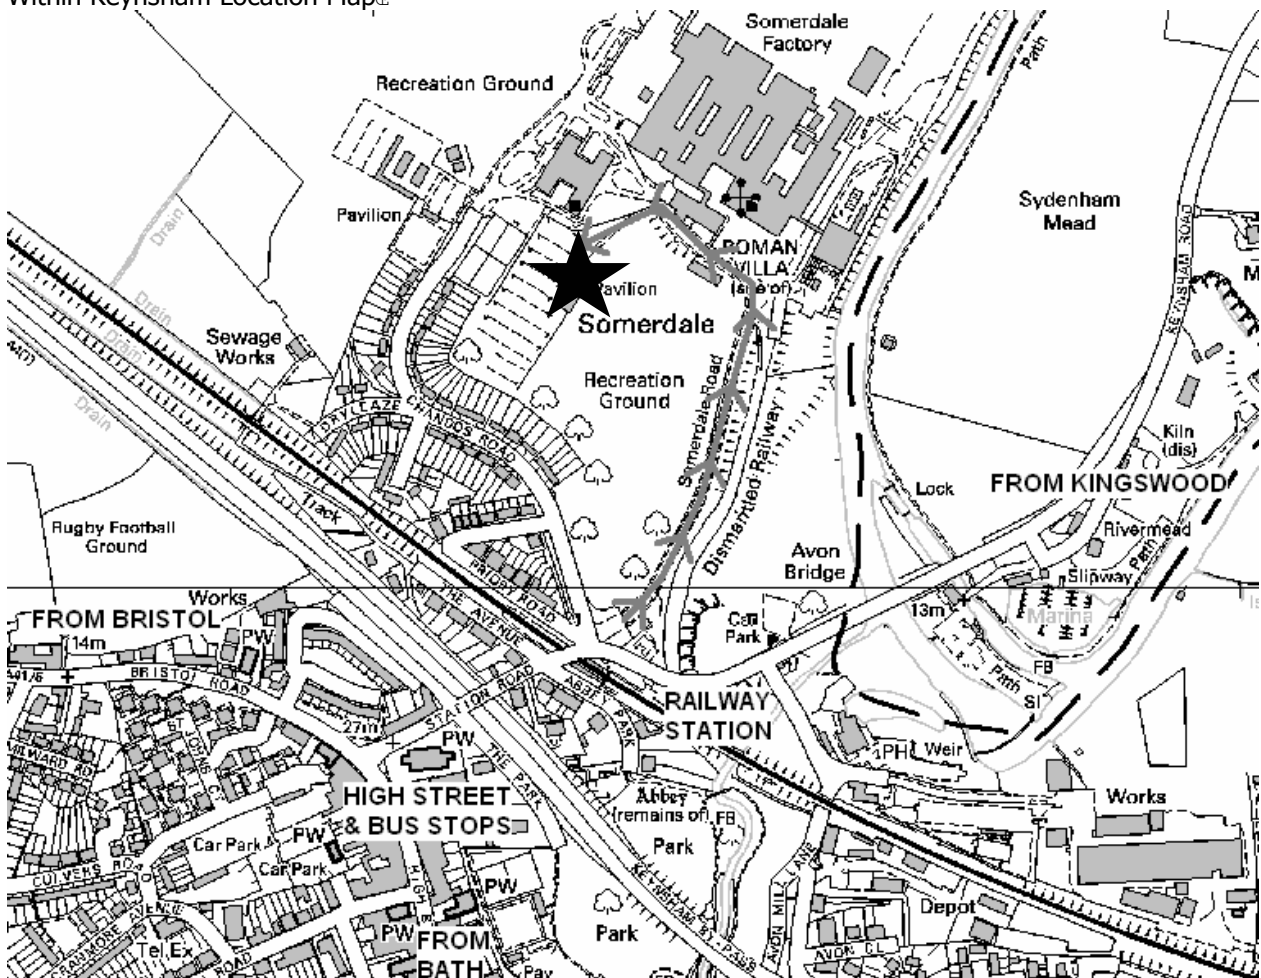

## JLAF13 Location Maps

Area Location Map

**The Carter Room  
Fry Club and Conference Centre  
Somerdale  
Keynsham  
BRISTOL  
BS31 2AU  
0117 937 6585**

**For information about this meeting  
telephone  
Chris Hogg: 01225 394161**

Within Keynsham Location Map

ERROR: undefined  
OFFENDING COMMAND:

STACK: